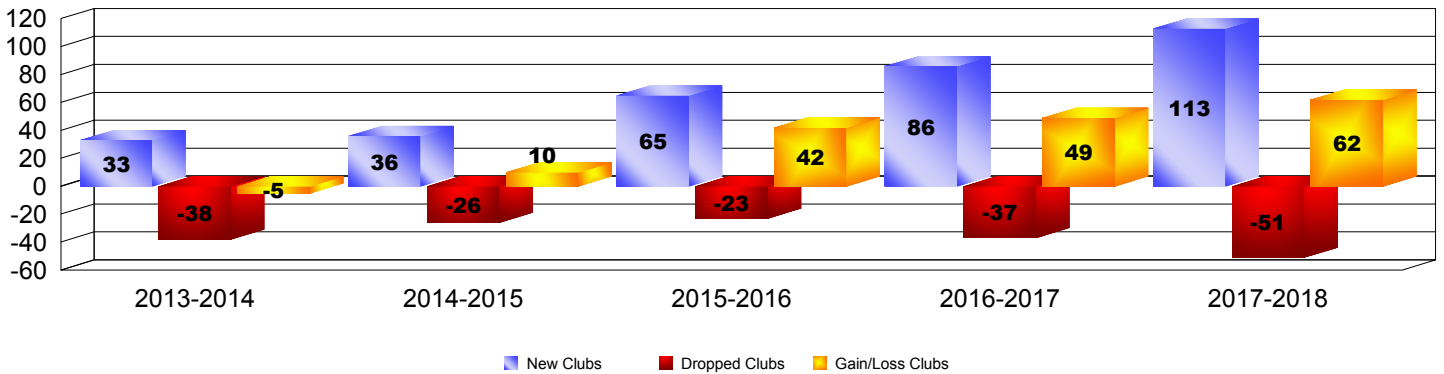

Year	New Clubs	Dropped Clubs	Gain/Loss Clubs	New Members	Charter Members	Reinstate Members	Transfer Members	Total Member Added	Total Members Dropped	Gain/Loss Members
2013-2014	33	-38	-5	1461	1320	332	41	3154	-3104	50
2014-2015	36	-26	10	1366	1109	385	35	2895	-2355	540
2015-2016	65	-23	42	2135	1644	265	48	4092	-2471	1621
2016-2017	86	-37	49	1937	1939	303	228	4407	-3194	1213
2017-2018	113	-51	62	2594	3201	610	380	6785	-3773	3012
<b>Average</b>	<b>67</b>	<b>-35</b>	<b>32</b>	<b>1899</b>	<b>1843</b>	<b>379</b>	<b>146</b>	<b>4267</b>	<b>-2979</b>	<b>1287</b>

**Clubs**

**Members**

**Membership Composition**

June 2018 Cumulative

**Gender Comparison**

June 2018 Cumulative