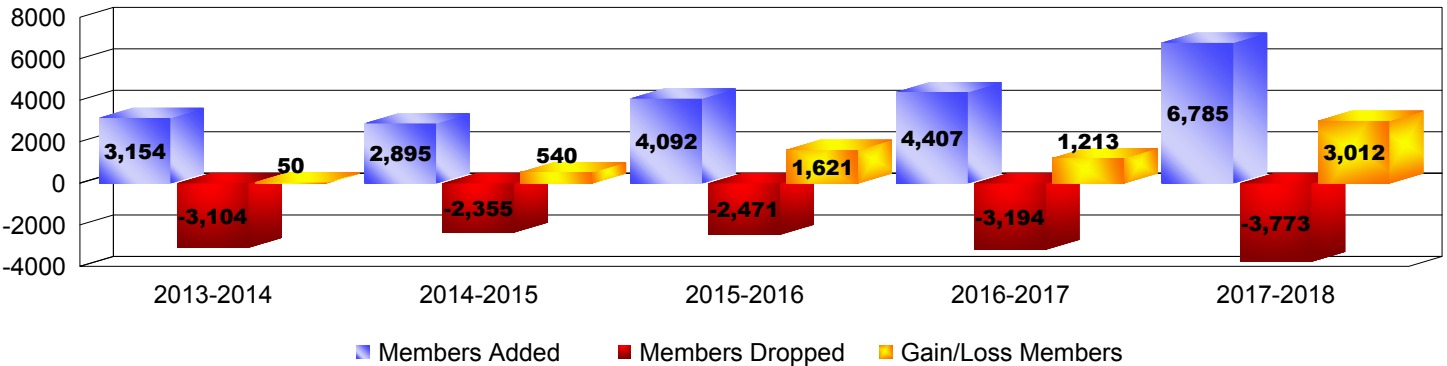

Year	New Clubs	Dropped Clubs	Gain/Loss Clubs	New Members	Charter Members	Reinstate Members	Transfer Members	Total Member Added	Total Members Dropped	Gain/Loss Members
2013-2014	33	-38	-5	1461	1320	332	41	3154	-3104	50
2014-2015	36	-26	10	1366	1109	385	35	2895	-2355	540
2015-2016	65	-23	42	2135	1644	265	48	4092	-2471	1621
2016-2017	86	-37	49	1937	1939	303	228	4407	-3194	1213
2017-2018	113	-51	62	2594	3201	610	380	6785	-3773	3012
<b>Average</b>	<b>67</b>	<b>-35</b>	<b>32</b>	<b>1899</b>	<b>1843</b>	<b>379</b>	<b>146</b>	<b>4267</b>	<b>-2979</b>	<b>1287</b>

**Clubs**

**Members**

**Membership Composition**

June 2018 Cumulative

**Gender Comparison**

June 2018 Cumulative